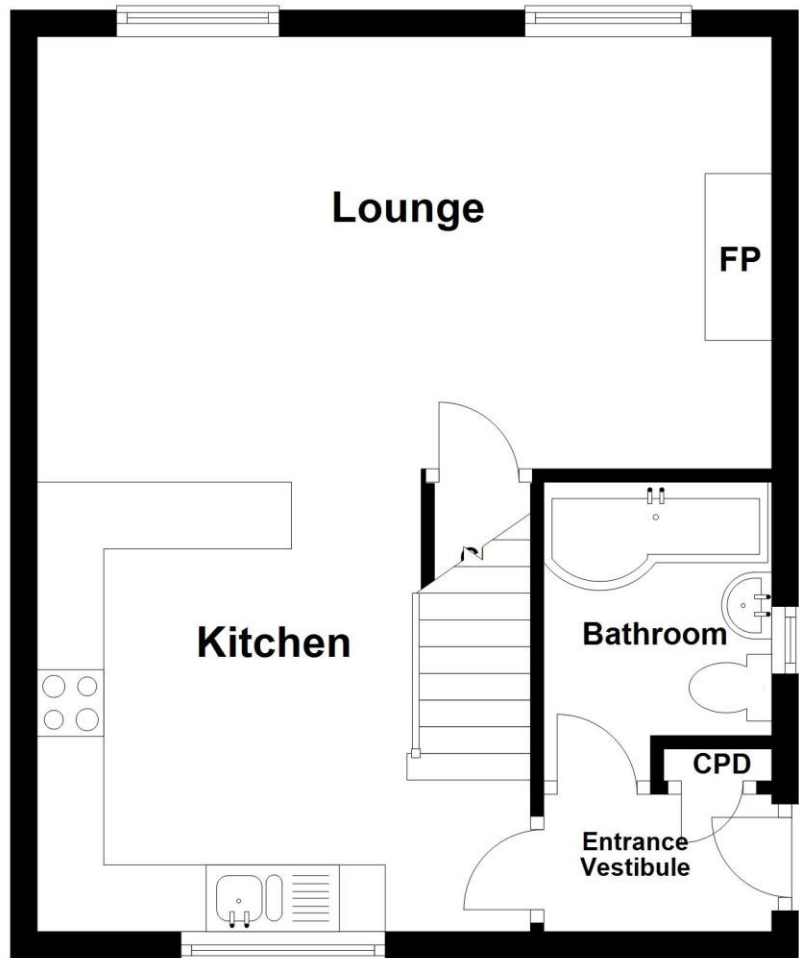

Tarven Cottage

Ground Floor

First Floor

Total area: approx. 61.6 sq. metres (663.1 sq. feet)