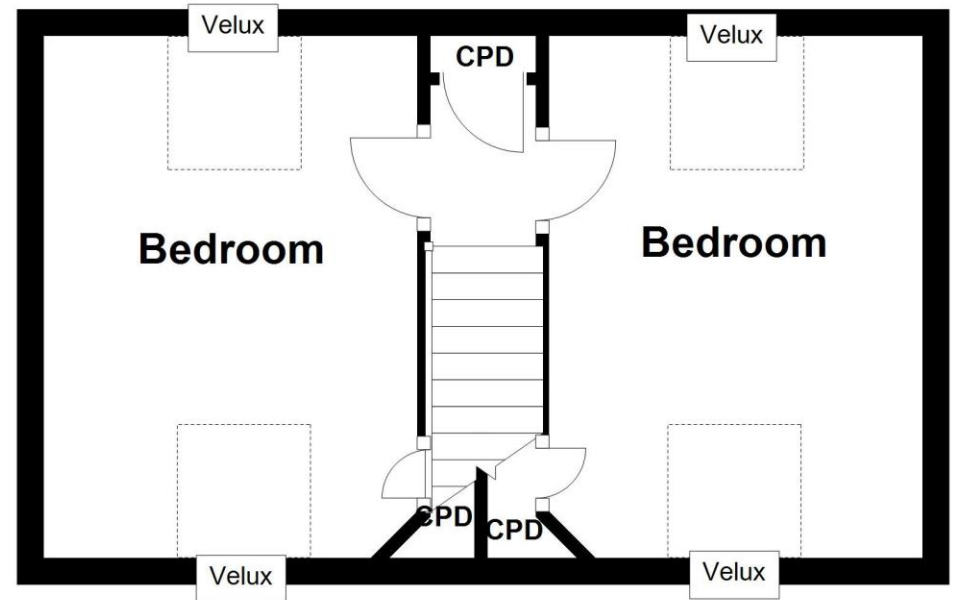

Tarven Cottage

Ground Floor

First Floor

Total area: approx. 61.6 sq. metres (663.1 sq. feet)