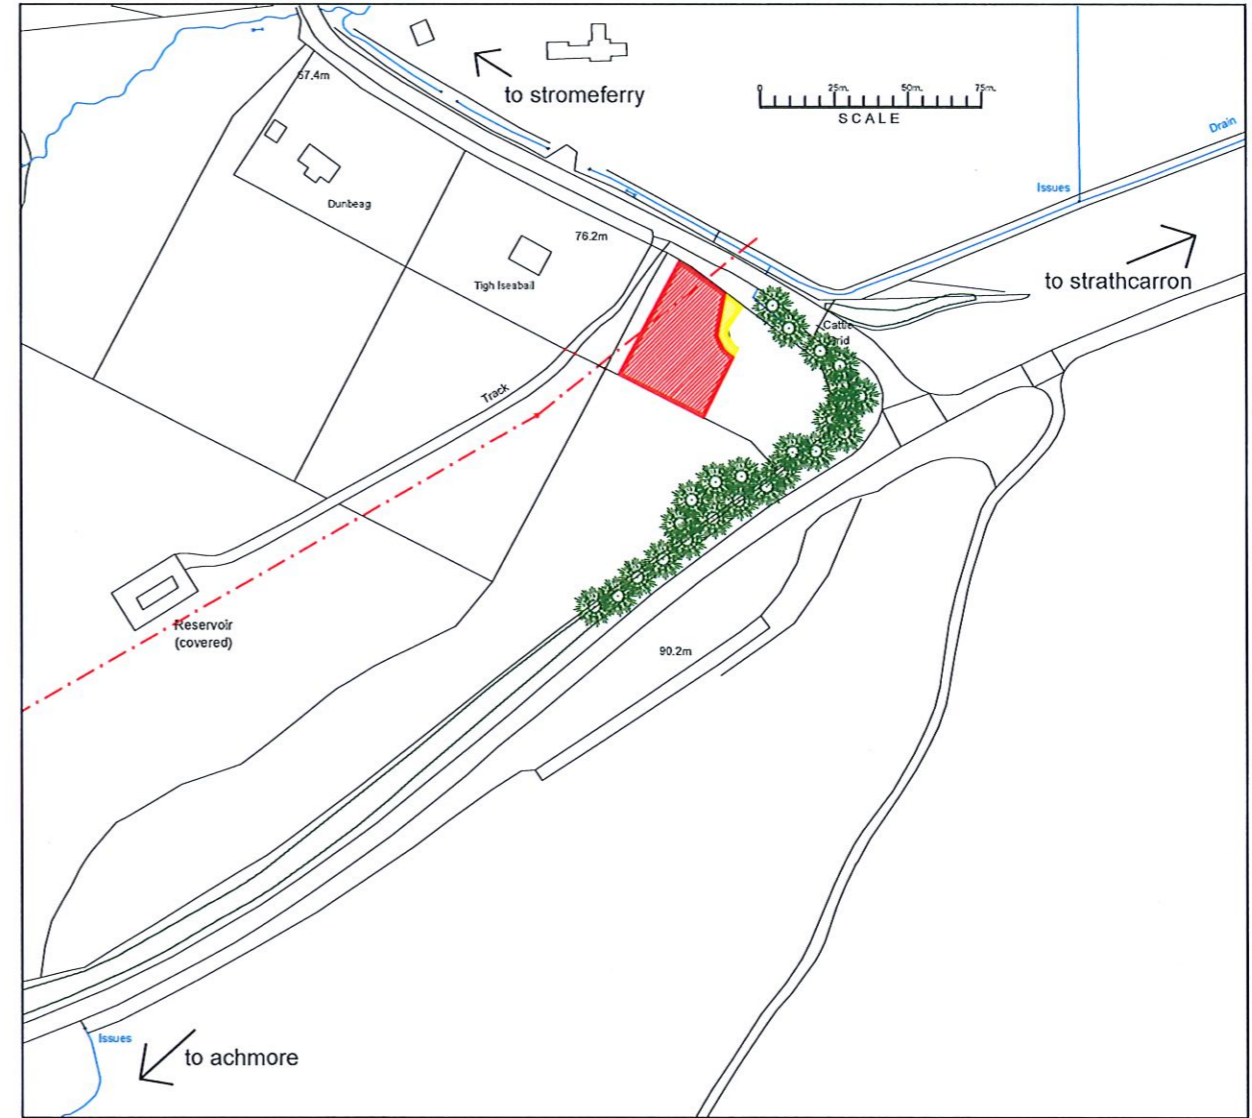

title plan : west site

site plan 1-1000

site location plan 1-2500

west site : 0.12hectares

shared access

chartered architect
1 waterloo : isle of skye
<http://www.grigor-taylorassociates.co.uk>
tansygd@btinternet.com : 07720059219

proposed house : stromeferry junction : west site

for fay mackenzie
scale 1-1000/2500@a3
dwg no. 972-title-west-01-rev.A

gta

grigor-taylor associates
chartered architect

stromeferry junction west site