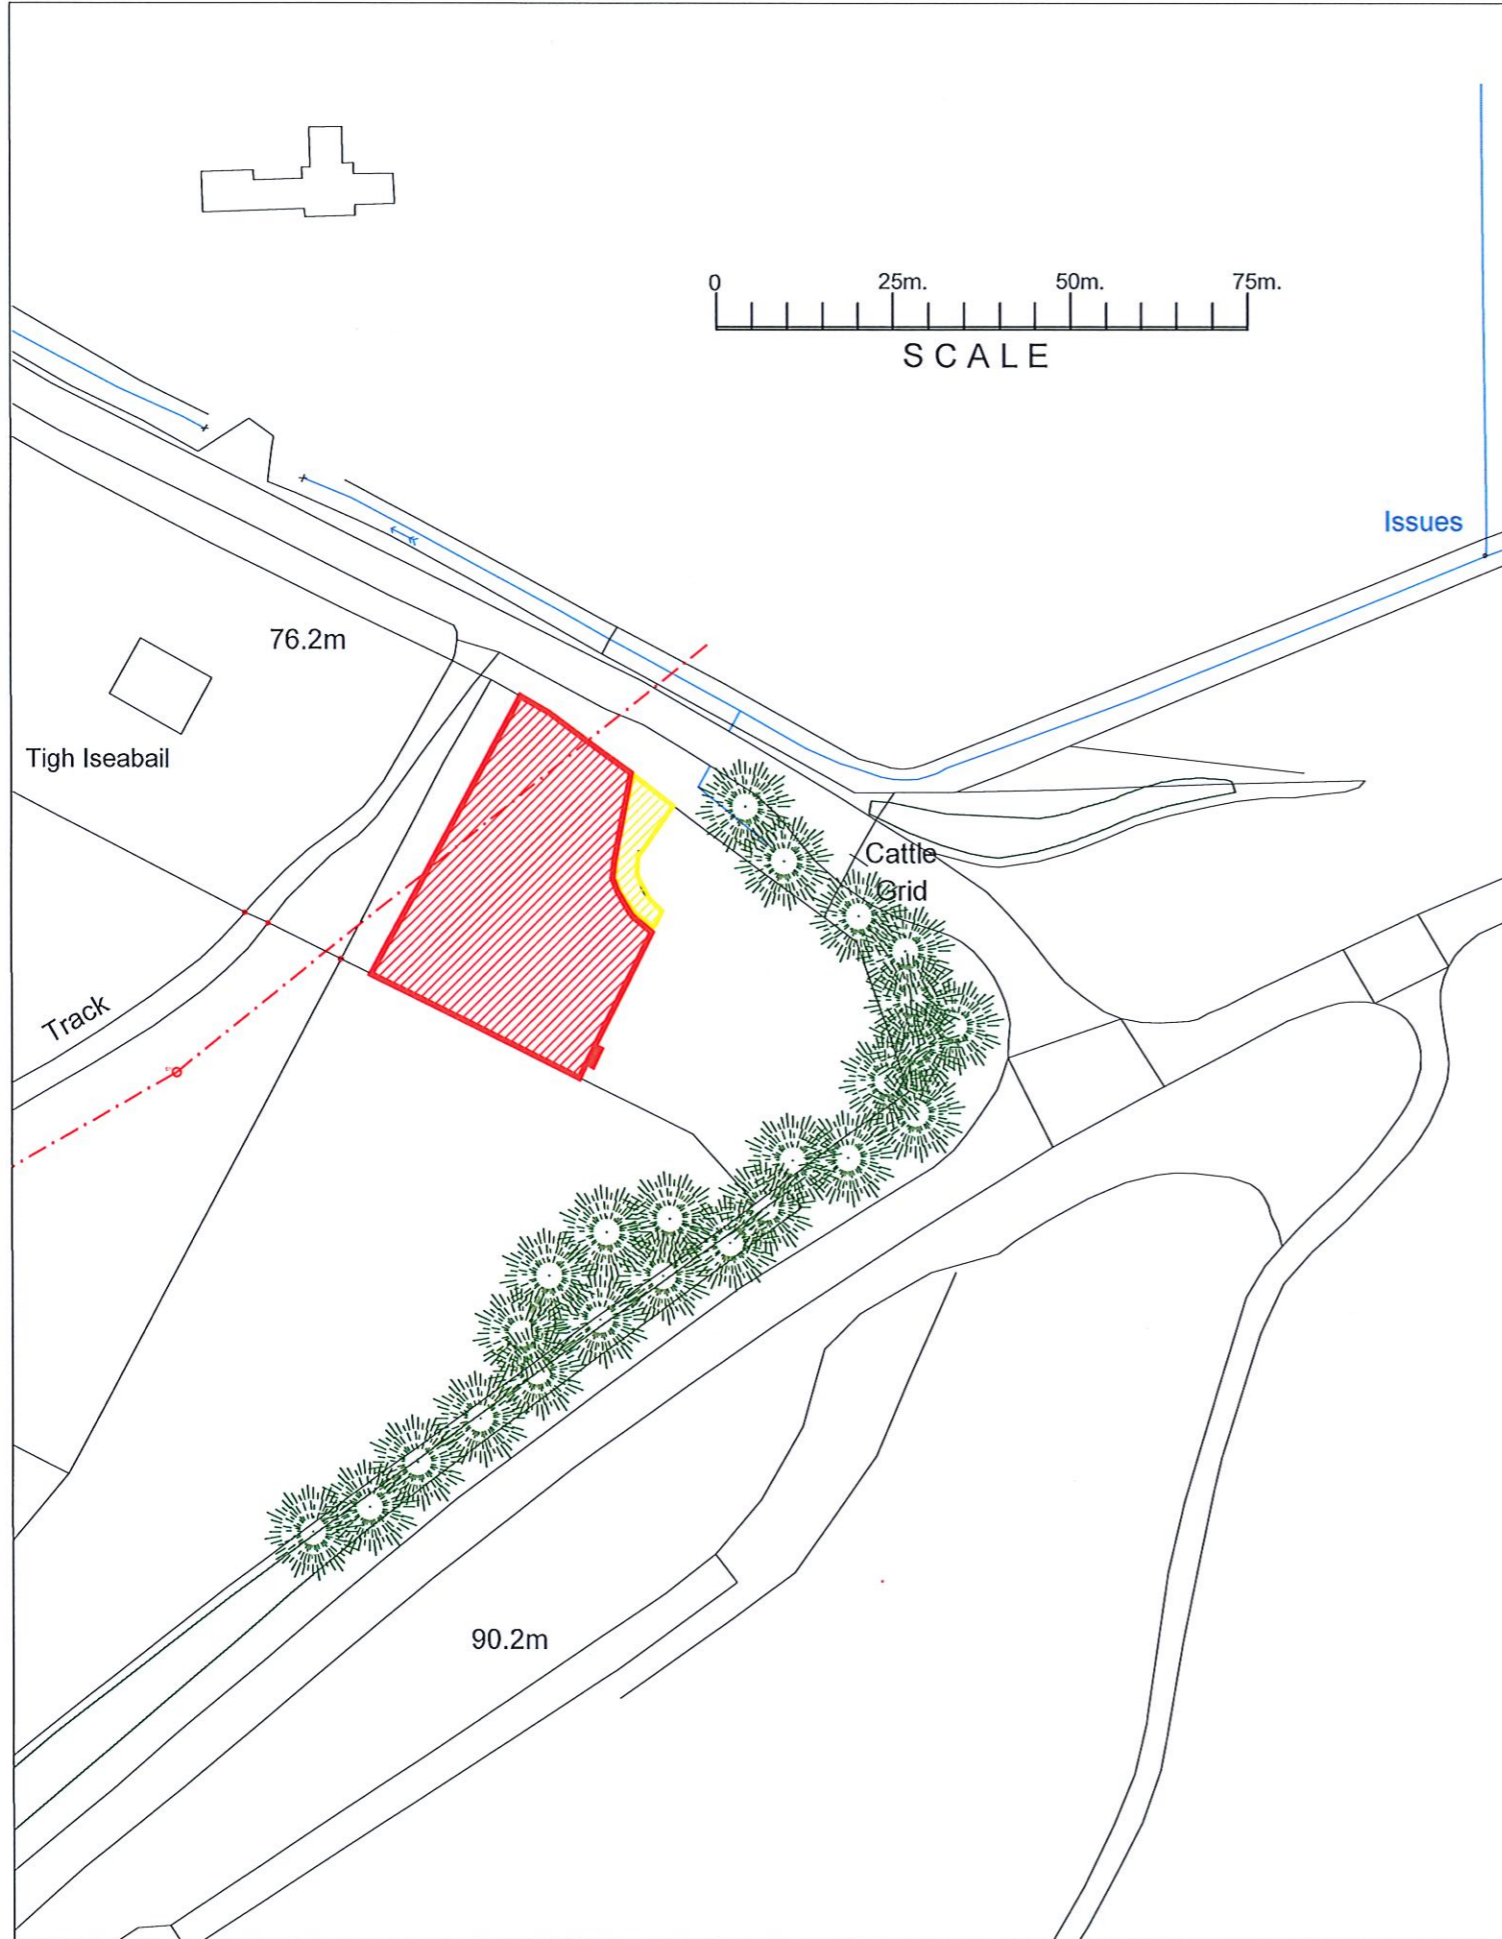

title plan : west site

site plan 1-1000

site location plan 1-2500

west site : 0.12hectares

shared access

chartered architect
1 waterloo : isle of skye
<http://www.grigor-taylorassociates.co.uk>
tansygd@btinternet.com : 07720059219

proposed house : stromeferry junction : west site

for fay mackenzie
scale 1-1000/2500@a3
dwg no. 972-title-west-01-rev.A

gta

grigor-taylor associates
chartered architect

stromeferry junction west site