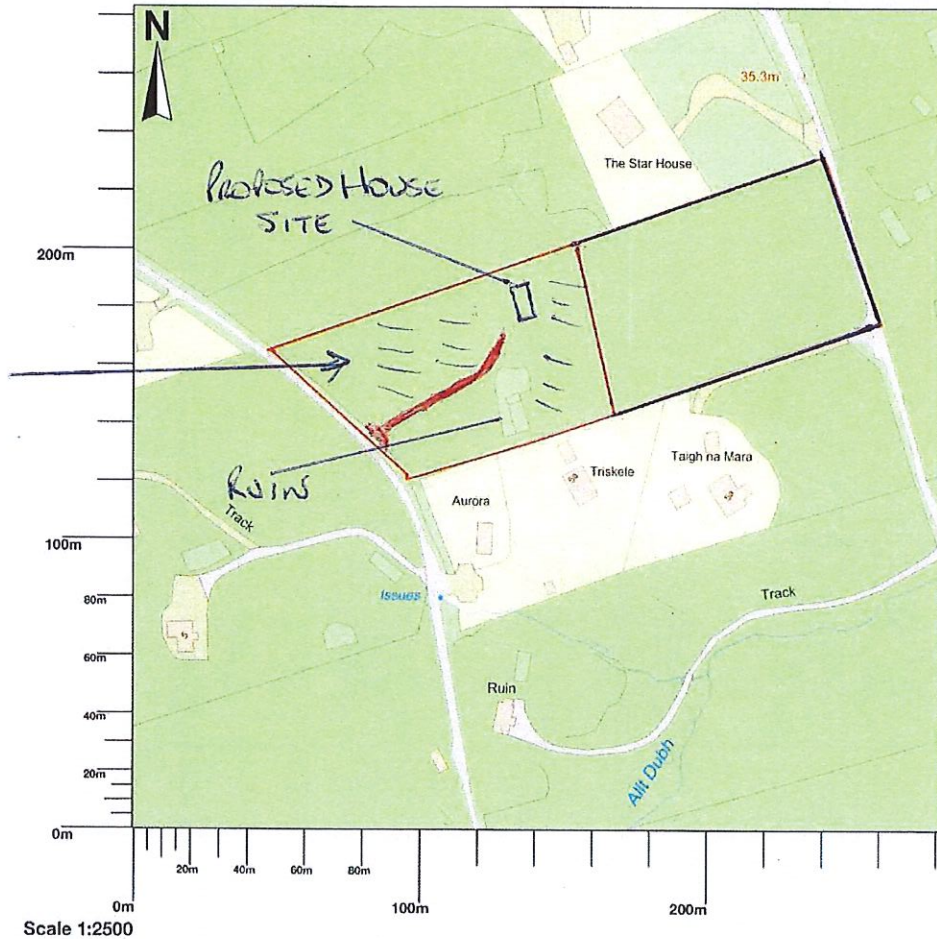

4 Upper Milovaig, Glendale, Isle Of Skye, IV55 8WY

- SITE A - PROPOSED DEVELOPMENT - Planning Ref
100359590

Site A.

APPROX SITE DIMENSIONS/AREA - 0.6 HECTARE

APPROX DISTANCES TO:

TRISKELE - 55M

STARHOUSE - 60M

TAIGH NA MARA - 80M

//// - SIGNIFIES SLOPE

Map area bounded by: 115353,849524 115635,849806. Produced on 30 November 2020 from the OS National Geographic Database. Reproduction in whole or part is prohibited without the prior permission of Ordnance Survey. © Crown copyright 2020. Supplied by UKPlanningMaps.com a licensed OS partner (100054135). Unique plan reference: p8b/542400/734727